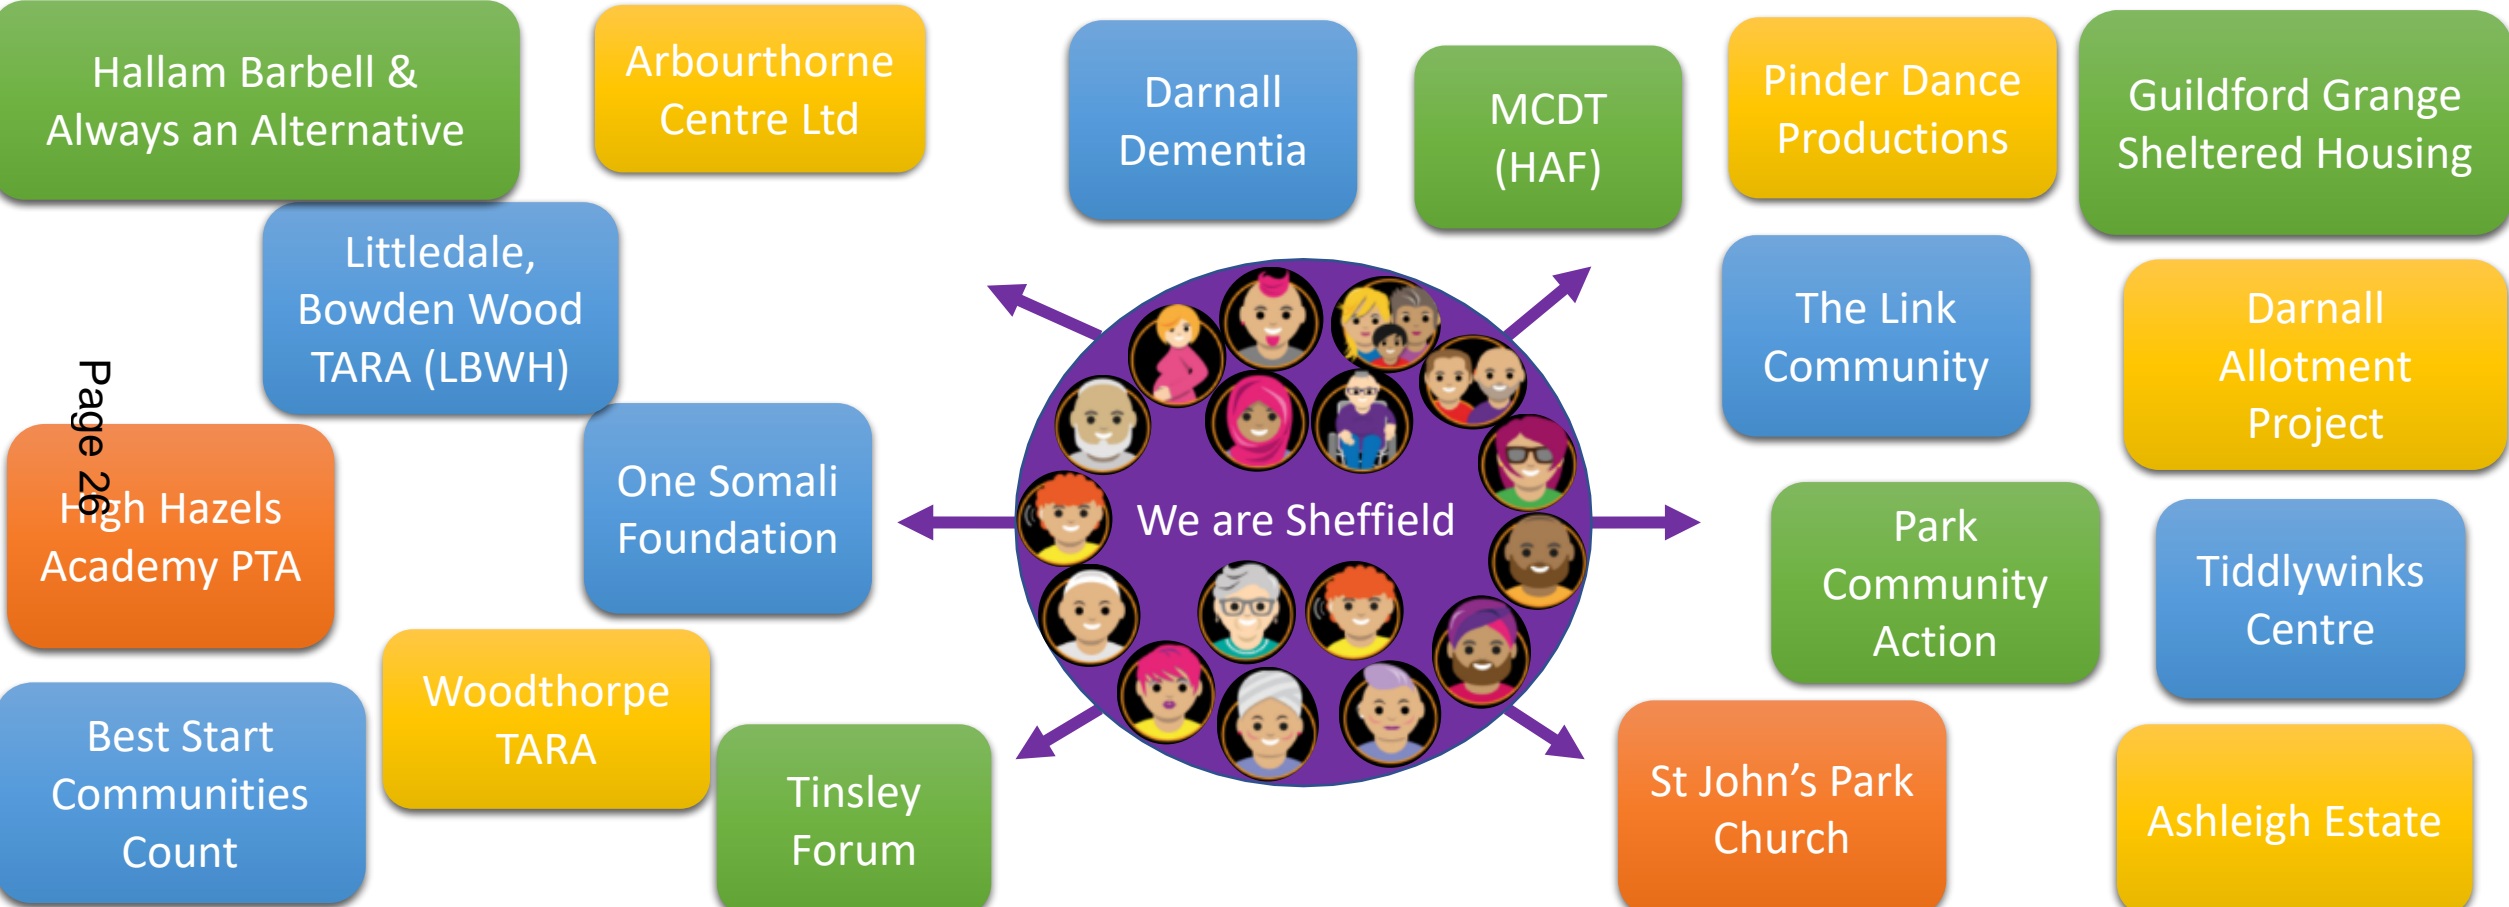

Ward Pots, East LAC £100K and Community Infrastructure funds for local community projects/ initiative

Page 26